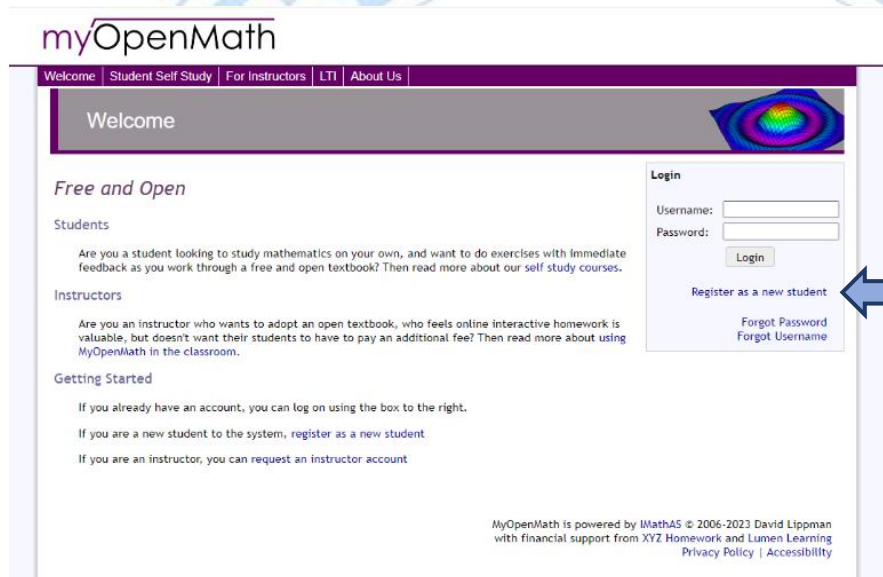

SAS (School for Advanced Studies)

AP Pre - Calculus

~ Summer Assignment ~

Directions:

1. Go to <https://www.myopenmath.com> and click on **Register as a new student**.

2. Register as a new student by filling in the required information.