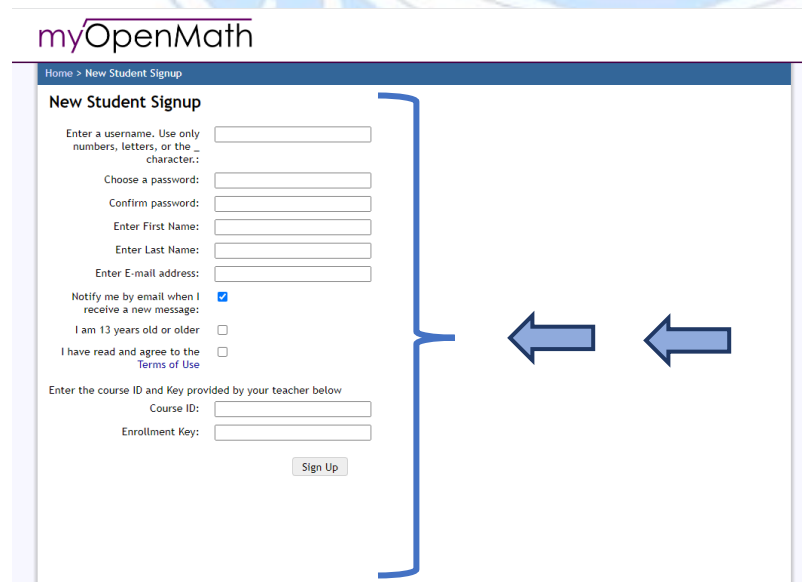

SAS (School for Advanced Studies)

AP Pre - Calculus

~ Summer Assignment ~

Directions:

1. Go to <https://www.myopenmath.com> and click on **Register as a new student**.

2. Register as a new student by filling in the required information.

3. Type in the **Course ID** and **Enrollment Key** according to the SAS Campus you attend:

	Course ID	Enrollment Key
Homestead	224324	Homestead24
Kendall	224064	kendallprecal
North	224320	NorthPreCalculus
West	223845	LemusPreCalc
Wolfson	224338	PC101006
AAA	223975	Summer Precalculus AAA